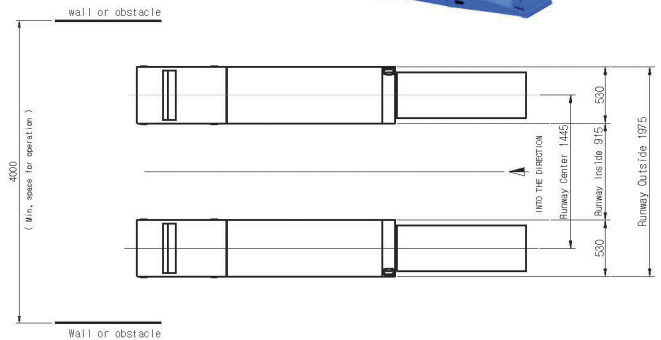

POWERREX SL-34DX Full Rise Scissor Lifter

- 3.3 tonne lift capacity
- Huge 2 metre lift height
- Space saving design
- Easily removable ramps to maximise space
- Excellent under vehicle access
- Twin ram construction
- Positive locking system
- Powder coat finish

SPECIFICATIONS	
Lifting capacity	3300kg
Lifting height	2045mm
Lifting time approx	45-55 sec
External dimensions	3680mm (L) - 1975mm (W)
Motor power	1 or 3ph

IN-GROUND INSTALL

ON-GROUND INSTALL