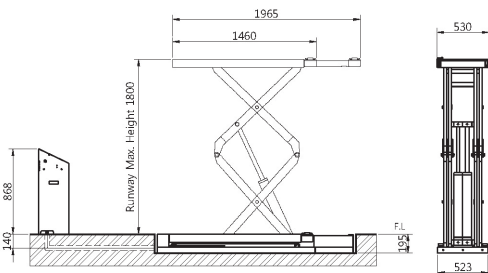

POWERREX SL-34DX Full Rise Scissor Lifter

- 3.3 tonne lift capacity
- Huge 2 metre lift height
- Space saving design
- Easily removable ramps to maximise space
- Excellent under vehicle access
- Twin ram construction
- Positive locking system
- Powder coat finish

SPECIFICATIONS	
Lifting capacity	3300kg
Lifting height	2045mm
Lifting time approx	45-55 sec
External dimensions	3680mm (L) - 1975mm (W)
Motor power	1 or 3ph

IN-GROUND INSTALL

ON-GROUND INSTALL