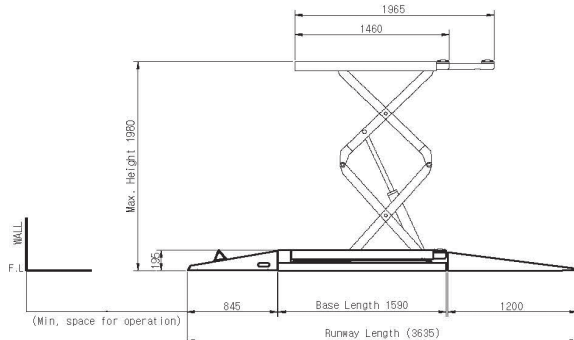

POWERREX SL-34DX Full Rise Scissor Lifter

- 3.3 tonne lift capacity
- Huge 2 metre lift height
- Space saving design
- Easily removable ramps to maximise space
- Excellent under vehicle access
- Twin ram construction
- Positive locking system
- Powder coat finish

SPECIFICATIONS	
Lifting capacity	3300kg
Lifting height	2045mm
Lifting time approx	45-55 sec
External dimensions	3680mm (L) - 1975mm (W)
Motor power	1 or 3ph

IN-GROUND INSTALL

ON-GROUND INSTALL