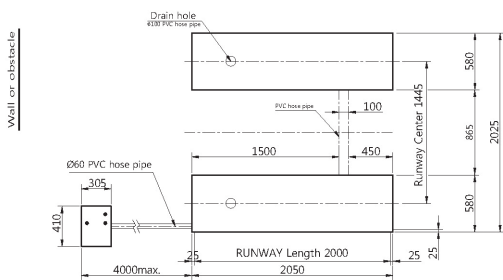

POWERREX SL-34DX Full Rise Scissor Lifter

- 3.3 tonne lift capacity
- Huge 2 metre lift height
- Space saving design
- Easily removable ramps to maximise space
- Excellent under vehicle access
- Twin ram construction
- Positive locking system
- Powder coat finish

SPECIFICATIONS	
Lifting capacity	3300kg
Lifting height	2045mm
Lifting time approx	45-55 sec
External dimensions	3680mm (L) - 1975mm (W)
Motor power	1 or 3ph

IN-GROUND INSTALL

ON-GROUND INSTALL