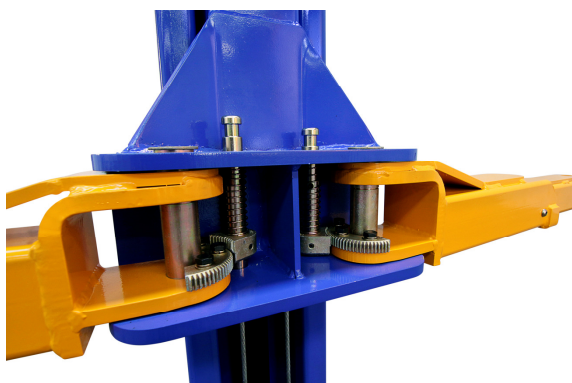

Powerrex SL-2950H

4500kg 2 Post Clear Floor Hoist

OUR VICE-GRIP GUARANTEE

If you're not happy, we replace or refund in full.

Electrical locking lift with a four button control box featuring Up, Lock, Lower & Direct Down buttons plus remote control.

No manual lever.

FEATURES

- Premium quality, feature rich, genuine Korean manufactured Powerrex lifts.
- Available in Dark Blue (5002) or Black (7016) Colours
- Four button control box featuring Up, Lock, Lower & Direct Down buttons plus remote control.
- Remote control for up and lock
- Low lift pads at just 93mm (on perfect floor)
- 3 stage front 2 stage rear arms.
- High 3850mm and a low 3600mm setting for the top cross bar
- Full stroke high pressure cylinder in each column minimizes the number of moving parts to maintain and repair
- Suitable to lift large & small cars, vans, 4x4 & utes etc..
- Roof protection safety shut down bar across top of hoist
- Top quality Korean motor & pump unit
- Rubber door protection pads on each column
- Low service costs
- Free 80mm long 4 x 4 adapters.
- Optional 1 meter extra height kit available to add 1 extra meter in height
- Aus/NZ Safety Certified
- Full 3 year warranty

SPECIFICATIONS

Capacity	4500KG
Max lift height	1920 -1975 Standard feet
Min Height	93mm
Lifting Time (approx)	1PH 40-50 Sec 3PH 30-40 Sec
Weight	700kg
Power supply	230V 1PH or 380V 3Ph
Total height	Std 3850mm / 3600mm
Warranty	3 years

Top quality Korean motor & pump unit.

4 Button control box with a remote control