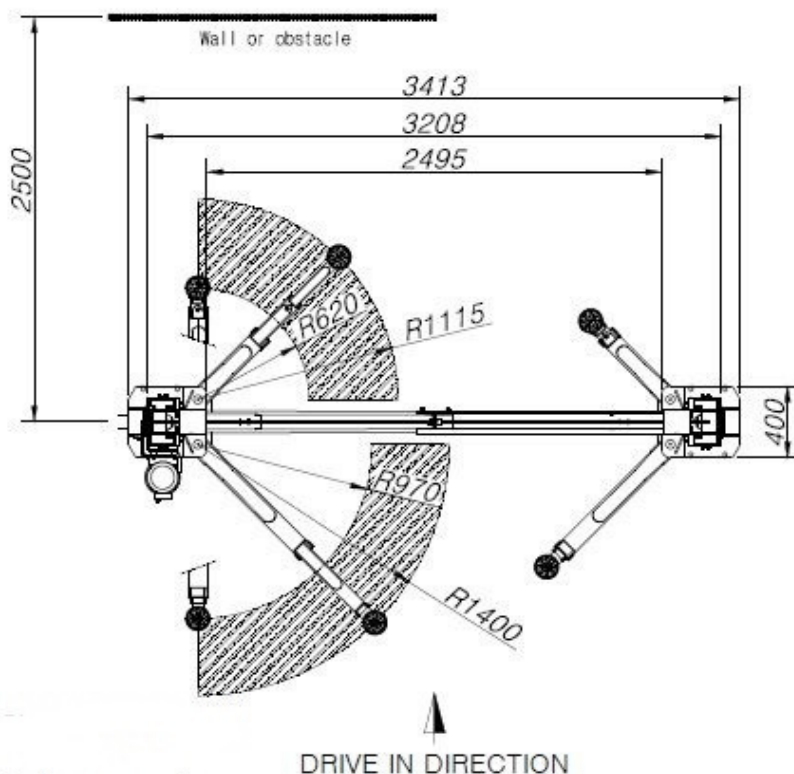

### SPECIFICATIONS

Capacity	4500KG
Max lift height	1920 -1975 Standard feet
Min Height	93mm
Lifting Time (approx)	1PH 40-50 Sec 3PH 30-40 Sec
Weight	700kg
Power supply	230V 1PH or 380V 3Ph
Total height	Std 3850mm / 3600mm
Warranty	3 years

# Powerrex SL-2950H

4500kg 2 Post Clear Floor Hoist

**OUR VICE-GRIP GUARANTEE**

If you're not happy, we replace or refund in full.

**POWERREX**  
**KOREA**<sup>®</sup>

Not including 4x4 adapters