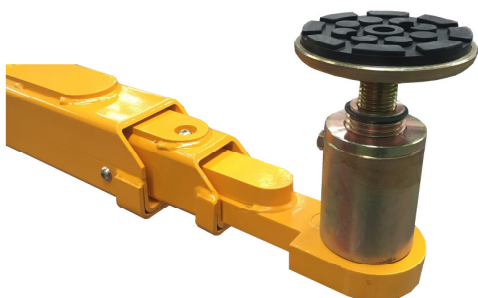

Powerrex SL-2950H

4500kg 2 Post Clear Floor Hoist

OUR VICE-GRIP GUARANTEE

If you're not happy, we replace or refund in full.

Electrical locking lift with a four button control box featuring Up, Lock, Lower & Direct Down buttons plus remote control.

No manual lever.

FEATURES

- Premium quality, feature rich, genuine Korean manufactured Powerrex lifts.
- Available in Dark Blue (5002) or Black (7016) Colours
- Four button control box featuring Up, Lock, Lower & Direct Down buttons plus remote control.
- Remote control for up and lock
- Low lift pads at just 93mm (on perfect floor)
- 3 stage front 2 stage rear arms.
- High 3850mm and a low 3600mm setting for the top cross bar
- Full stroke high pressure cylinder in each column minimizes the number of moving parts to maintain and repair
- Suitable to lift large & small cars, vans, 4x4 & utes etc..
- Roof protection safety shut down bar across top of hoist
- Top quality Korean motor & pump unit
- Rubber door protection pads on each column
- Low service costs
- Free 80mm long 4 x 4 adapters.
- Optional 1 meter extra height kit available to add 1 extra meter in height
- Aus/NZ Safety Certified
- Full 3 year warranty

SPECIFICATIONS

Capacity	4500KG
Max lift height	1920 -1975 Standard feet
Min Height	93mm
Lifting Time (approx)	1PH 40-50 Sec 3PH 30-40 Sec
Weight	700kg
Power supply	230V 1PH or 380V 3Ph
Total height	Std 3850mm / 3600mm
Warranty	3 years

Top quality Korean motor & pump unit.

4 Button control box with a remote control